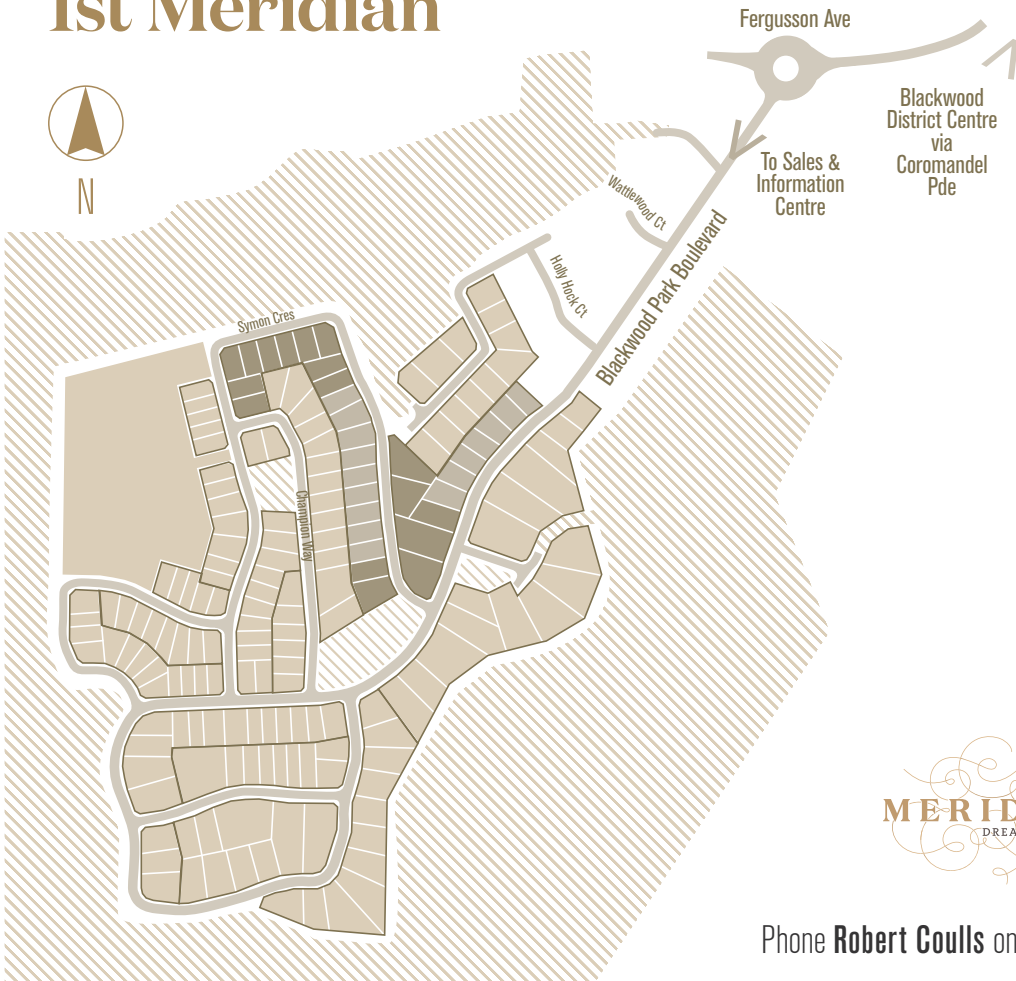

AVAILABILITY LIST – 1st Meridian

1st MERIDIAN			
Lot no.	Street name	Area (m ²)	Status
161	Symon Crescent	594	Sold
162	Symon Crescent	642	Sold
176	Symon Crescent	951	Available
177	Symon Crescent	638	Available
187	Symon Crescent	618	Sold
188	Symon Crescent	677	Sold
189	Symon Crescent	614	Sold
190	Symon Crescent	640	Sold
191	Symon Crescent	576	Sold
192	Symon Crescent	576	Sold
193	Symon Crescent	576	Sold
194	Symon Crescent	563	Sold
195	Symon Crescent	1167	Available
196	Symon Crescent	1002	Available
197	Symon Crescent	1297	Available
198	Symon Crescent	1599	Available
199	Blackwood Park Boulevard	924	Available

1st Meridian

- Land available
- Display homes
- Reserves
- Sold

FIND OUR SALES AND INFORMATION CENTRE AT Corner of Blackwood Park Boulevard and William Rufus Place, Craigburn Farm.

Phone **Robert Coulls** on **0407 205 522** | blackwoodpark.com.au