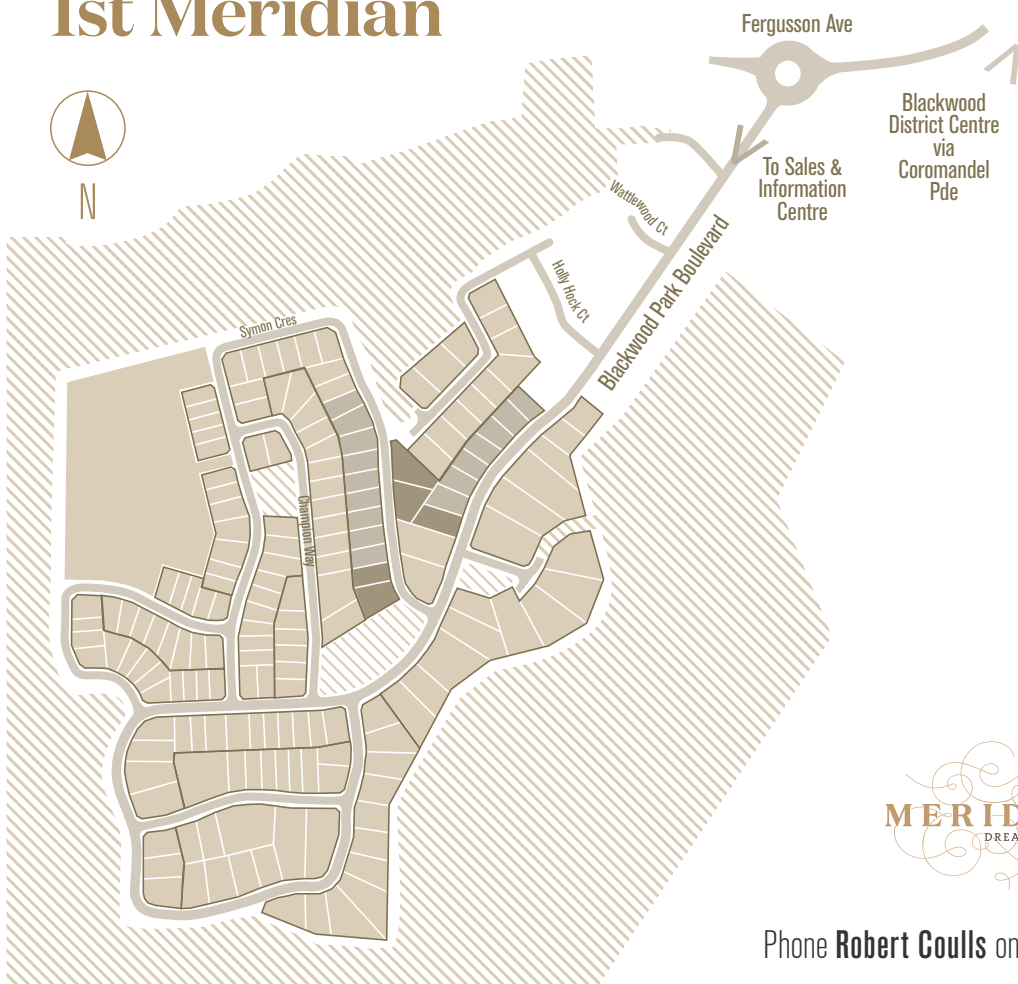

AVAILABILITY LIST – 1st Meridian

1st MERIDIAN			
Lot no.	Street name	Area (m ²)	Status
161	Symon Crescent	594	Sold
162	Symon Crescent	642	Sold
176	Symon Crescent	951	Available
177	Symon Crescent	638	Available
187	Symon Crescent	618	Sold
188	Symon Crescent	677	Sold
189	Symon Crescent	614	Sold
190	Symon Crescent	640	Sold
191	Symon Crescent	576	Sold
192	Symon Crescent	576	Sold
193	Symon Crescent	576	Sold
194	Symon Crescent	563	Sold
195	Symon Crescent	1167	Available
196	Symon Crescent	1002	Hold
198	Symon Crescent	1599	Sold
199	Blackwood Park Boulevard	924	Available

These streets are shown on the maps following.

All information current as at 14 May 2018. BP0586

TO REGISTER YOUR INTEREST:

Phone **Robert Coulls** on **0407 205 522** | blackwoodpark.com.au

This is a preliminary drawing for general information only. No guarantee is given or implied as to the information shown in this plan. All levels, location of service easements and any other information shown on this drawing is preliminary and is subject to change without notification. Connekt Urban Projects RLA247093.

1st Meridian

-  Land available
-  Display homes
-  Reserves
-  Sold

FIND OUR SALES AND INFORMATION CENTRE AT Corner of Blackwood Park Boulevard and William Rufus Place, Craighburn Farm.

Phone **Robert Coulls** on **0407 205 522** | blackwoodpark.com.au