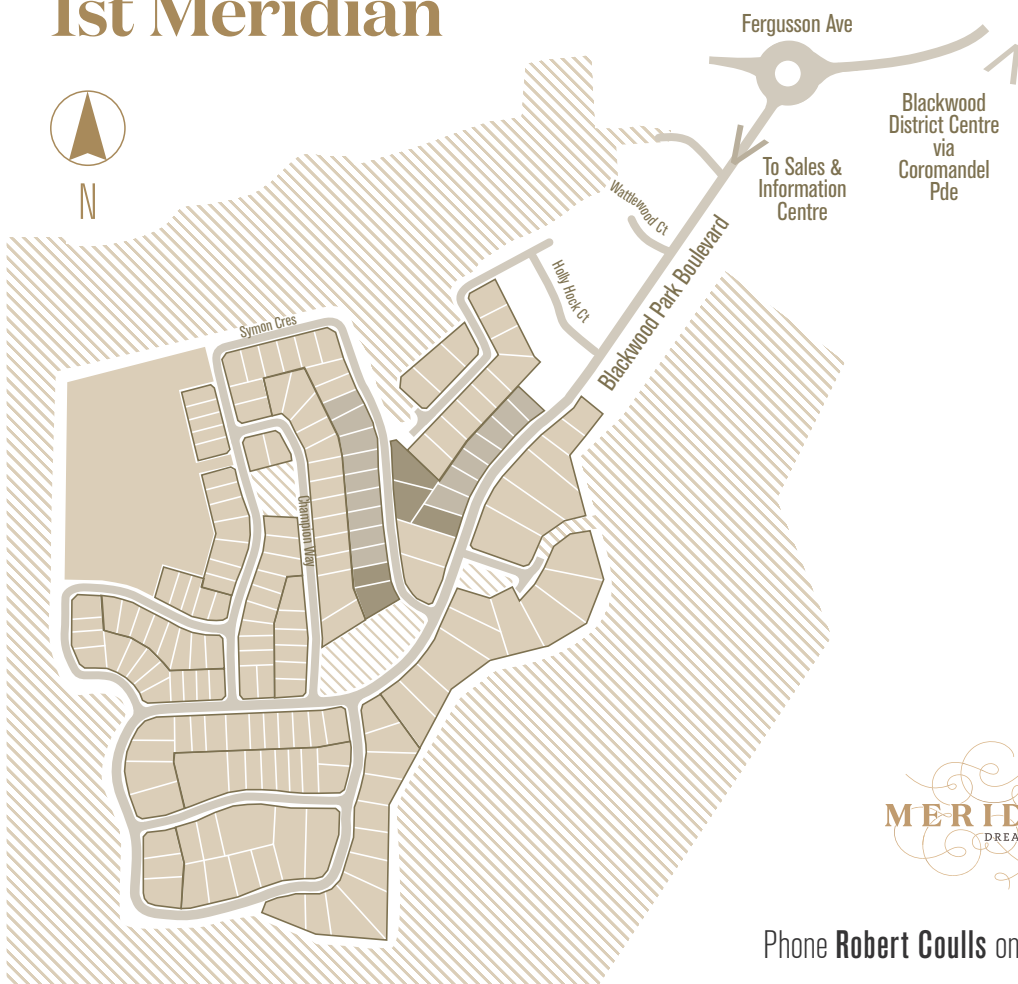

AVAILABILITY LIST – 1st Meridian

1st MERIDIAN			
Lot no.	Street name	Area (m ²)	Status
161	Symon Crescent	594	Sold
162	Symon Crescent	642	Sold
176	Symon Crescent	951	Hold
177	Symon Crescent	638	Available
187	Symon Crescent	618	Sold
188	Symon Crescent	677	Sold
189	Symon Crescent	614	Sold
190	Symon Crescent	640	Sold
191	Symon Crescent	576	Sold
192	Symon Crescent	576	Sold
193	Symon Crescent	576	Sold
194	Symon Crescent	563	Sold
195	Symon Crescent	1167	Available
196	Symon Crescent	1002	Hold
198	Symon Crescent	1599	Sold
199	Blackwood Park Boulevard	924	Available

These streets are shown on the maps following.

All information current as at 12 June 2018. BP0588

TO REGISTER YOUR INTEREST:

Phone **Robert Coulls** on **0407 205 522** | blackwoodpark.com.au

This is a preliminary drawing for general information only. No guarantee is given or implied as to the information shown in this plan. All levels, location of service easements and any other information shown on this drawing is preliminary and is subject to change without notification. Connekt Urban Projects RLA247093.

1st Meridian

-  Land available
-  Display homes
-  Reserves
-  Sold

FIND OUR SALES AND INFORMATION CENTRE AT Corner of Blackwood Park Boulevard and William Rufus Place, Craighburn Farm.

Phone **Robert Coulls** on **0407 205 522** | blackwoodpark.com.au