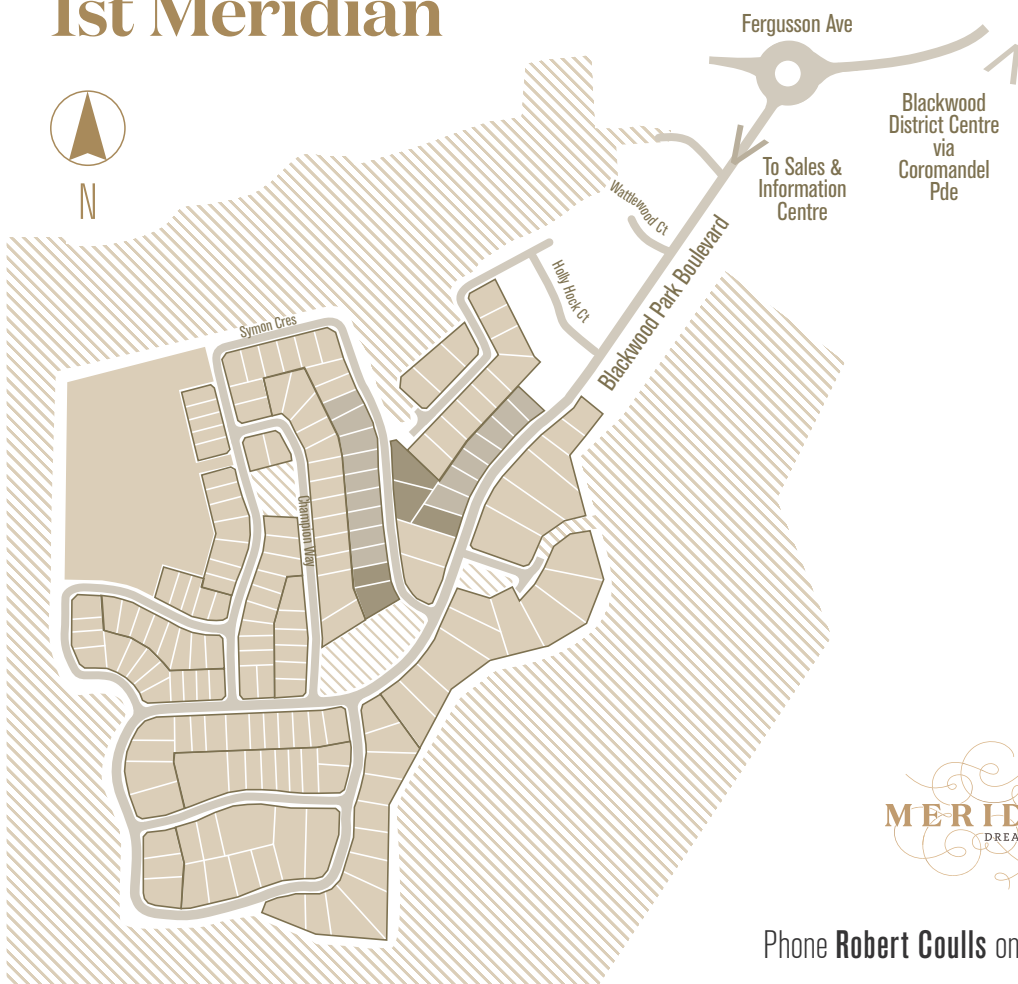

AVAILABILITY LIST – 1st Meridian

1st MERIDIAN			
Lot no.	Street name	Area (m ²)	Status
161	Symon Crescent	594	Sold
162	Symon Crescent	642	Sold
176	Symon Crescent	951	Hold
177	Symon Crescent	638	Hold
187	Symon Crescent	618	Sold
188	Symon Crescent	677	Sold
189	Symon Crescent	614	Sold
190	Symon Crescent	640	Sold
191	Symon Crescent	576	Sold
192	Symon Crescent	576	Sold
193	Symon Crescent	576	Sold
194	Symon Crescent	563	Sold
195	Symon Crescent	1167	Available
196	Symon Crescent	1002	Hold
198	Symon Crescent	1599	Sold
199	Blackwood Park Boulevard	924	Hold

These streets are shown on the maps following.

All information current as at 24 July 2018. BP0589

TO REGISTER YOUR INTEREST:

Phone **Robert Coulls** on **0407 205 522** | blackwoodpark.com.au

This is a preliminary drawing for general information only. No guarantee is given or implied as to the information shown in this plan. All levels, location of service easements and any other information shown on this drawing is preliminary and is subject to change without notification. Connekt Urban Projects RLA247093.

1st Meridian

-  Land available
-  Display homes
-  Reserves
-  Sold

FIND OUR SALES AND INFORMATION CENTRE AT Corner of Blackwood Park Boulevard and William Rufus Place, Craighburn Farm.

Phone **Robert Coulls** on **0407 205 522** | blackwoodpark.com.au