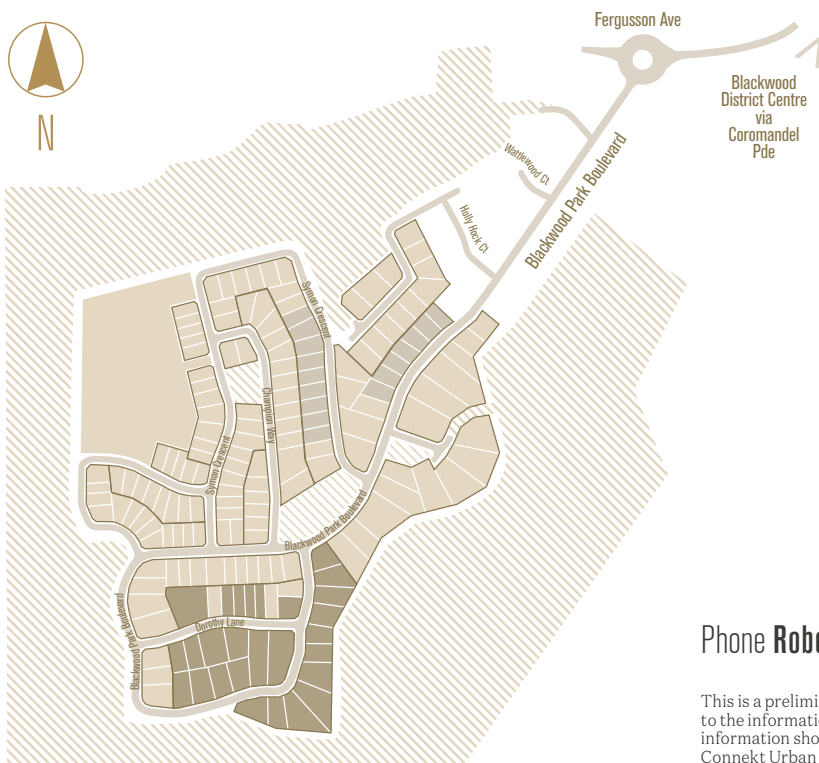

AVAILABILITY LIST – 5th Meridian

5th MERIDIAN			
Lot no.	Street name	Area (m ²)	Status
94	Blackwood Park Boulevard	850	Available
95	Blackwood Park Boulevard	1117	Available
96	Blackwood Park Boulevard	1000	Hold
97	Blackwood Park Boulevard	917	Available
98	Blackwood Park Boulevard	733	Available
99	Blackwood Park Boulevard	TBA	Hold
100	Blackwood Park Boulevard	TBA	Hold
101	Blackwood Park Boulevard	1493	Available
102	Blackwood Park Boulevard	1555	Available
103	Blackwood Park Boulevard	855	Available
104	Blackwood Park Boulevard	931	Available
105	Blackwood Park Boulevard	1848	Available
106	Blackwood Park Boulevard	1656	Available
107	Blackwood Park Boulevard	926	Available
108	Blackwood Park Boulevard	933	Available
109	Blackwood Park Boulevard	1087	Available
110	Blackwood Park Boulevard	968	Available
111	Dorothy Lane	1363	Available
112	Dorothy Lane	816	Available
113	Dorothy Lane	745	Hold
114	Dorothy Lane	2108	Hold
115	Dorothy Lane	661	Sold
116	Dorothy Lane	573	Hold
117	Dorothy Lane	553	Available
118	Dorothy Lane	522	Available
119	Dorothy Lane	540	Available
120	Dorothy Lane	659	Sold
121	Dorothy Lane	755	Hold
122	Blackwood Park Boulevard	638	Sold
988	Dorothy Lane	1079	Available

All information current as at 3 Dec 2018. BP0647

TO REGISTER YOUR INTEREST:

Phone **Robert Coulls** on **0407 205 522** | blackwoodpark.com.au

5th Meridian

-  Land available
-  Display homes
-  Reserves
-  Easements

Phone **Robert Coulls** on **0407 205 522** | blackwoodpark.com.au

This is a preliminary drawing for general information only. No guarantee is given or implied as to the information shown in this plan. All levels, location of service easements and any other information shown on this drawing is preliminary and is subject to change without notification. Connekt Urban Projects RLA247093. All information current as at 3 Dec 2018. BP0647