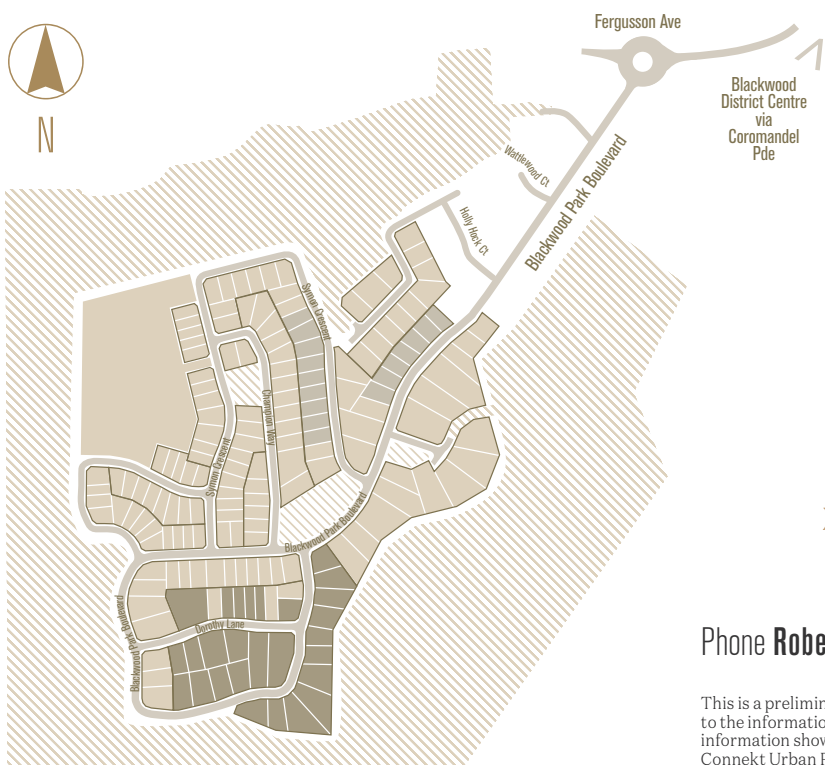

5th Meridian

- Land available
- Display homes
- Reserves
- Easements

Phone **Robert Coulls** on **0407 205 522** | blackwoodpark.com.au

This is a preliminary drawing for general information only. No guarantee is given or implied as to the information shown in this plan. All levels, location of service easements and any other information shown on this drawing is preliminary and is subject to change without notification. Connekt Urban Projects RLA247093. All information current as at 14 Jan 2019. BP0681