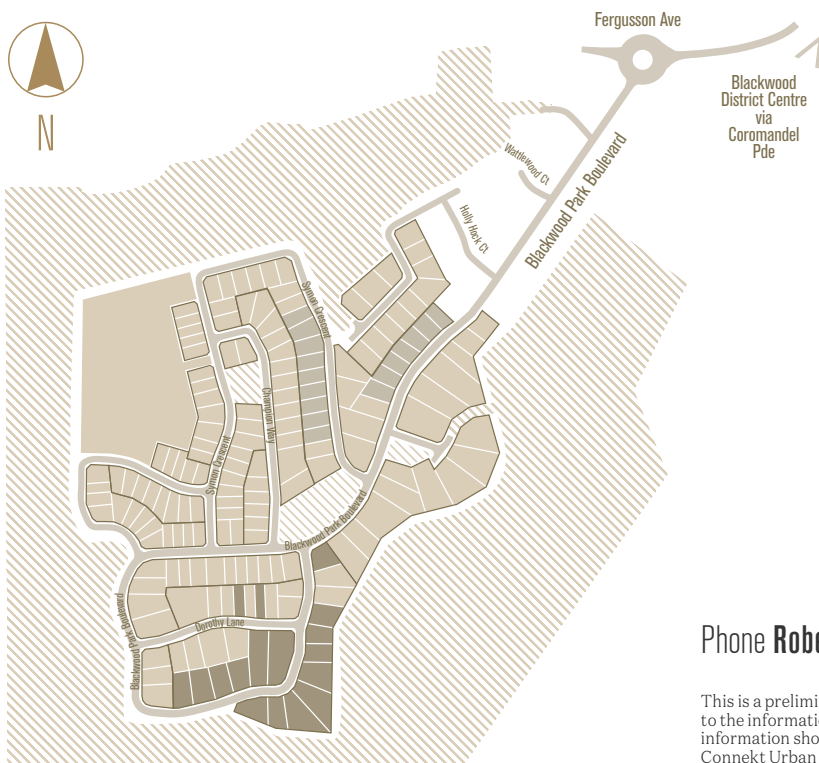

AVAILABILITY LIST – 5th Meridian

5th MERIDIAN

Lot no.	Street name	Area (m ²)	Status
94	Blackwood Park Boulevard	850	Hold
95	Blackwood Park Boulevard	1117	Sold
96	Blackwood Park Boulevard	1000	Sold
97	Blackwood Park Boulevard	917	Available
98	Blackwood Park Boulevard	733	Available
99	Blackwood Park Boulevard	TBA	Hold
100	Blackwood Park Boulevard	TBA	Hold
101	Blackwood Park Boulevard	1493	Available
102	Blackwood Park Boulevard	1555	Hold
103	Blackwood Park Boulevard	855	Hold
104	Blackwood Park Boulevard	931	Hold
105	Blackwood Park Boulevard	1848	Hold
106	Blackwood Park Boulevard	1656	Available
107	Blackwood Park Boulevard	926	Available
108	Blackwood Park Boulevard	933	Available
109	Blackwood Park Boulevard	1087	Available
110	Blackwood Park Boulevard	968	Available
111	Dorothy Lane	1363	Sold
112	Dorothy Lane	816	Sold
113	Dorothy Lane	745	Sold
114	Dorothy Lane	2108	Sold
115	Dorothy Lane	661	Sold
116	Dorothy Lane	573	Sold
117	Dorothy Lane	553	Hold
118	Dorothy Lane	522	Sold
119	Dorothy Lane	540	Hold
120	Dorothy Lane	659	Sold
121	Dorothy Lane	755	Sold
122	Blackwood Park Boulevard	638	Sold
988	Dorothy Lane	1079	Sold

All information current as at 9 September 2019. BP0778

TO REGISTER YOUR INTEREST:

Phone **Robert Coulls** on **0407 205 522** | blackwoodpark.com.au

5th Meridian

- Land available
- Display homes
- Reserves
- Easements

Phone **Robert Coulls** on **0407 205 522** | blackwoodpark.com.au

This is a preliminary drawing for general information only. No guarantee is given or implied as to the information shown in this plan. All levels, location of service easements and any other information shown on this drawing is preliminary and is subject to change without notification. Connekt Urban Projects RLA247093. All information current as at 9 September 2019. BP0778